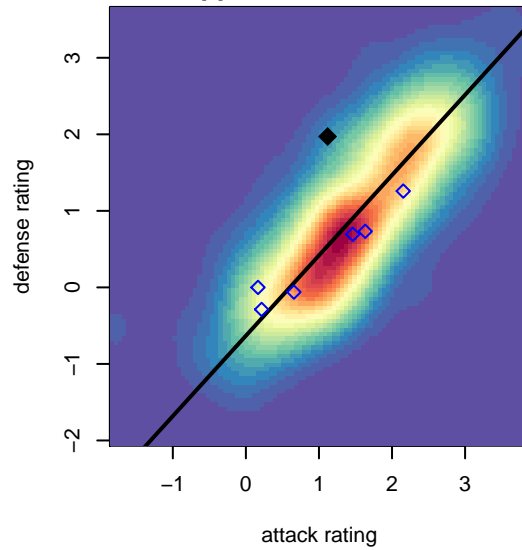

FWFC Alliance B04

Federal Way FC
Federal Way, WA
B04 total strength=1246
attack=3.06 defense=7.18

alt names used:
B04 FW Select Alliance
FWFC B04 Select Alliance

Venues played:
2017 RVS Classic BU13-14 Silver
2017 Sounders FC Cup BU14 Bronze

**attack and defense variance (black dot)
relative to other teams
and top 10 in region**

**attack and defense rating
relative to others at age
and all opponents in last 13 months**

Performance relative to 13 month average