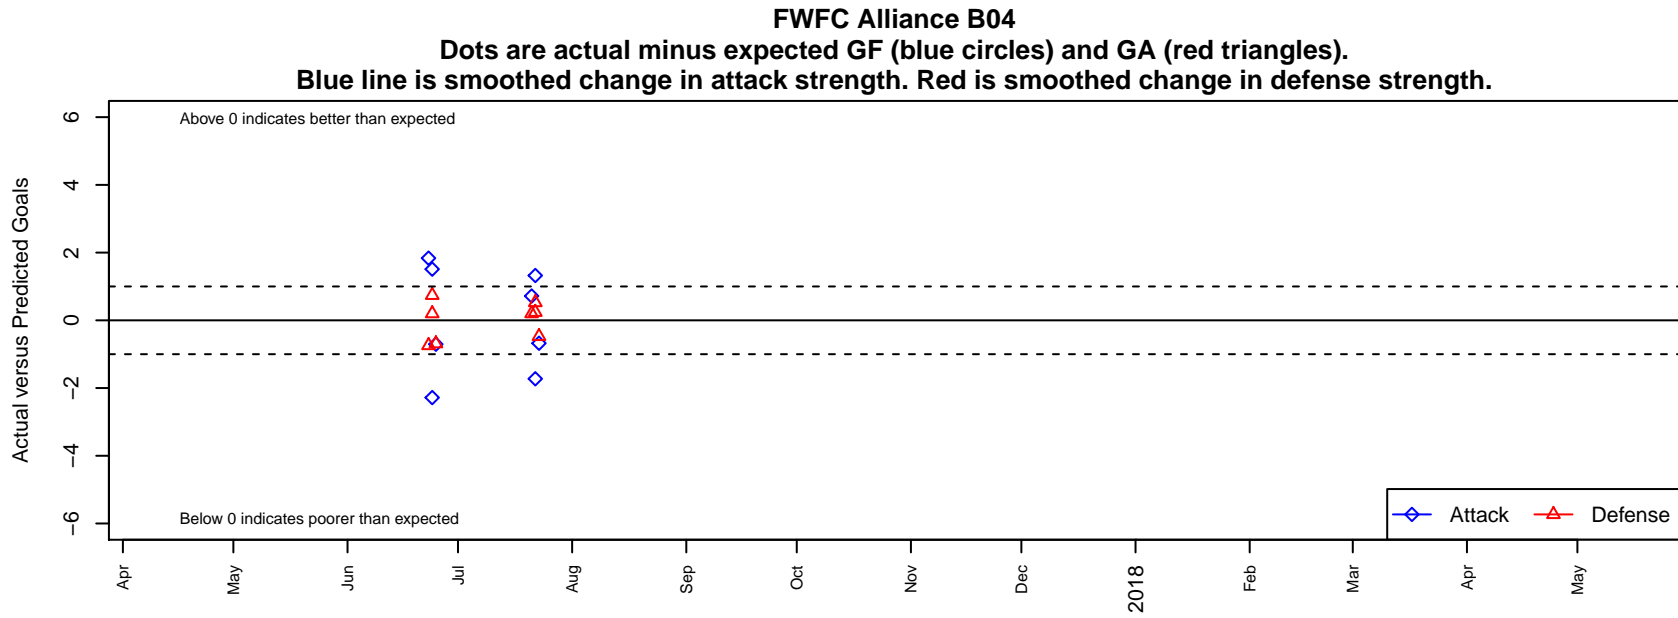

FWFC Alliance B04

Federal Way FC
Federal Way, WA
B04 total strength=1246
attack=3.06 defense=7.18

alt names used:
B04 FW Select Alliance
FWFC B04 Select Alliance

Venues played:
2017 RVS Classic BU13-14 Silver
2017 Sounders FC Cup BU14 Bronze

**attack and defense variance (black dot)
relative to other teams
and top 10 in region**

**attack and defense rating
relative to others at age
and all opponents in last 13 months**

Performance relative to 13 month average