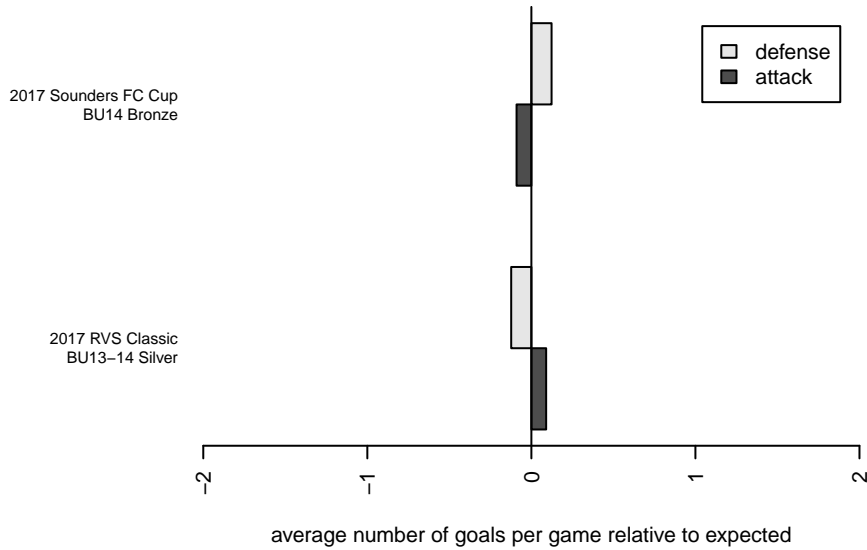

FWFC Alliance B04

Federal Way FC
Federal Way, WA
B04 total strength=1246
attack=3.06 defense=7.18

alt names used:
B04 FW Select Alliance
FWFC B04 Select Alliance

Venues played:
2017 RVS Classic BU13-14 Silver
2017 Sounders FC Cup BU14 Bronze

**attack and defense variance (black dot)
relative to other teams
and top 10 in region**

**attack and defense rating
relative to others at age
and all opponents in last 13 months**

Performance relative to 13 month average