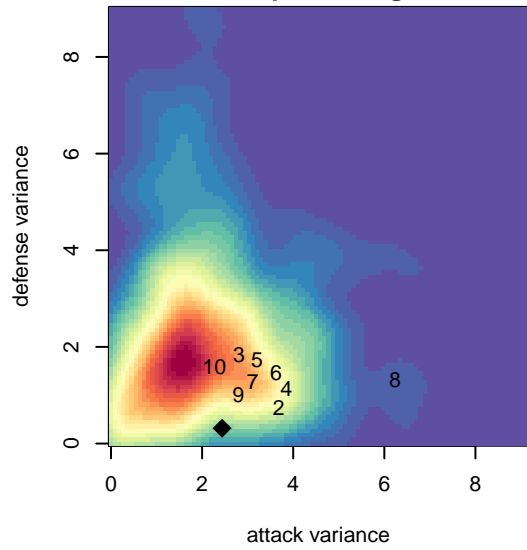

FWFC Alliance B04

Federal Way FC
Federal Way, WA
B04 total strength=1246
attack=3.06 defense=7.18

alt names used:
B04 FW Select Alliance
FWFC B04 Select Alliance

Venues played:
2017 RVS Classic BU13-14 Silver
2017 Sounders FC Cup BU14 Bronze

**attack and defense variance (black dot)
relative to other teams
and top 10 in region**

**attack and defense rating
relative to others at age
and all opponents in last 13 months**

Performance relative to 13 month average